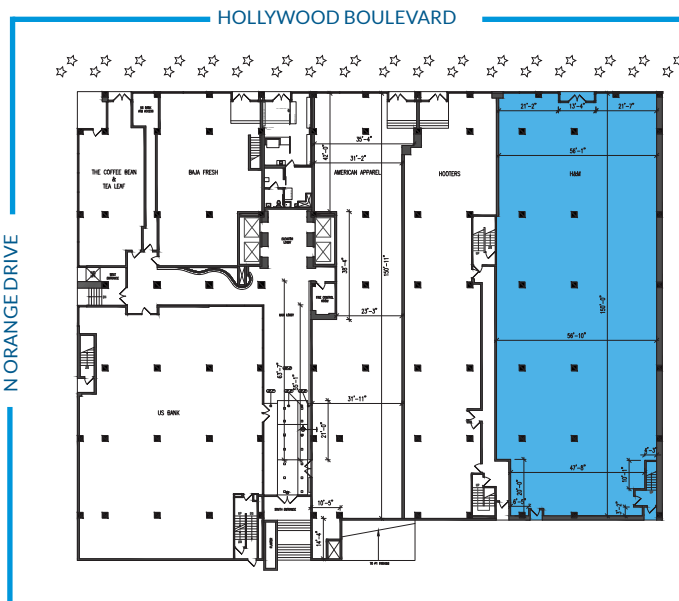

6922 HOLLYWOOD BOULEVARD

Hollywood, California

H&M:

- ± 8,395 SF ground / 2,345 SF mezzanine
- Frontage: 56'
- Ceiling Height: 16'
- Available: 2/1/2018

STREET LEVEL

MEZZANINE