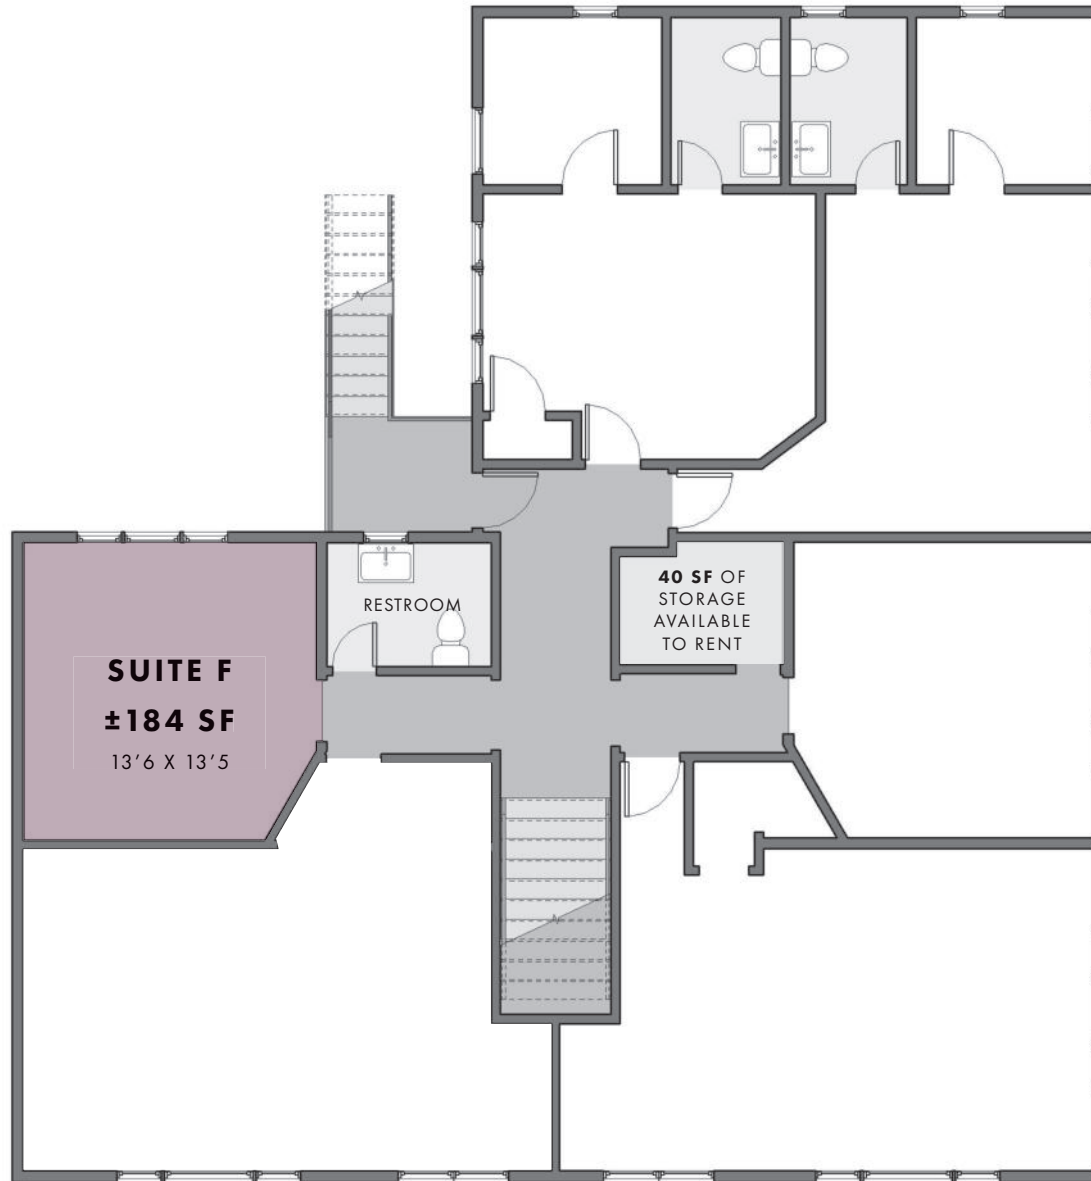

JAYLUCHS.COM

NEWMARK

ADDRESS

1131 Montana Avenue
Santa Monica, CA 90403

USE

2nd Floor Office/Showroom

SIZE

Suite F: ±184 SF

40 SF of storage available
for rent

RENT

Suite F: \$1,600/mo NNN

NNN: ±\$1.45 PSF/mo

FLOOR PLAN

12TH STREET

MONTANA AVENUE

Annenberg Community Beach House