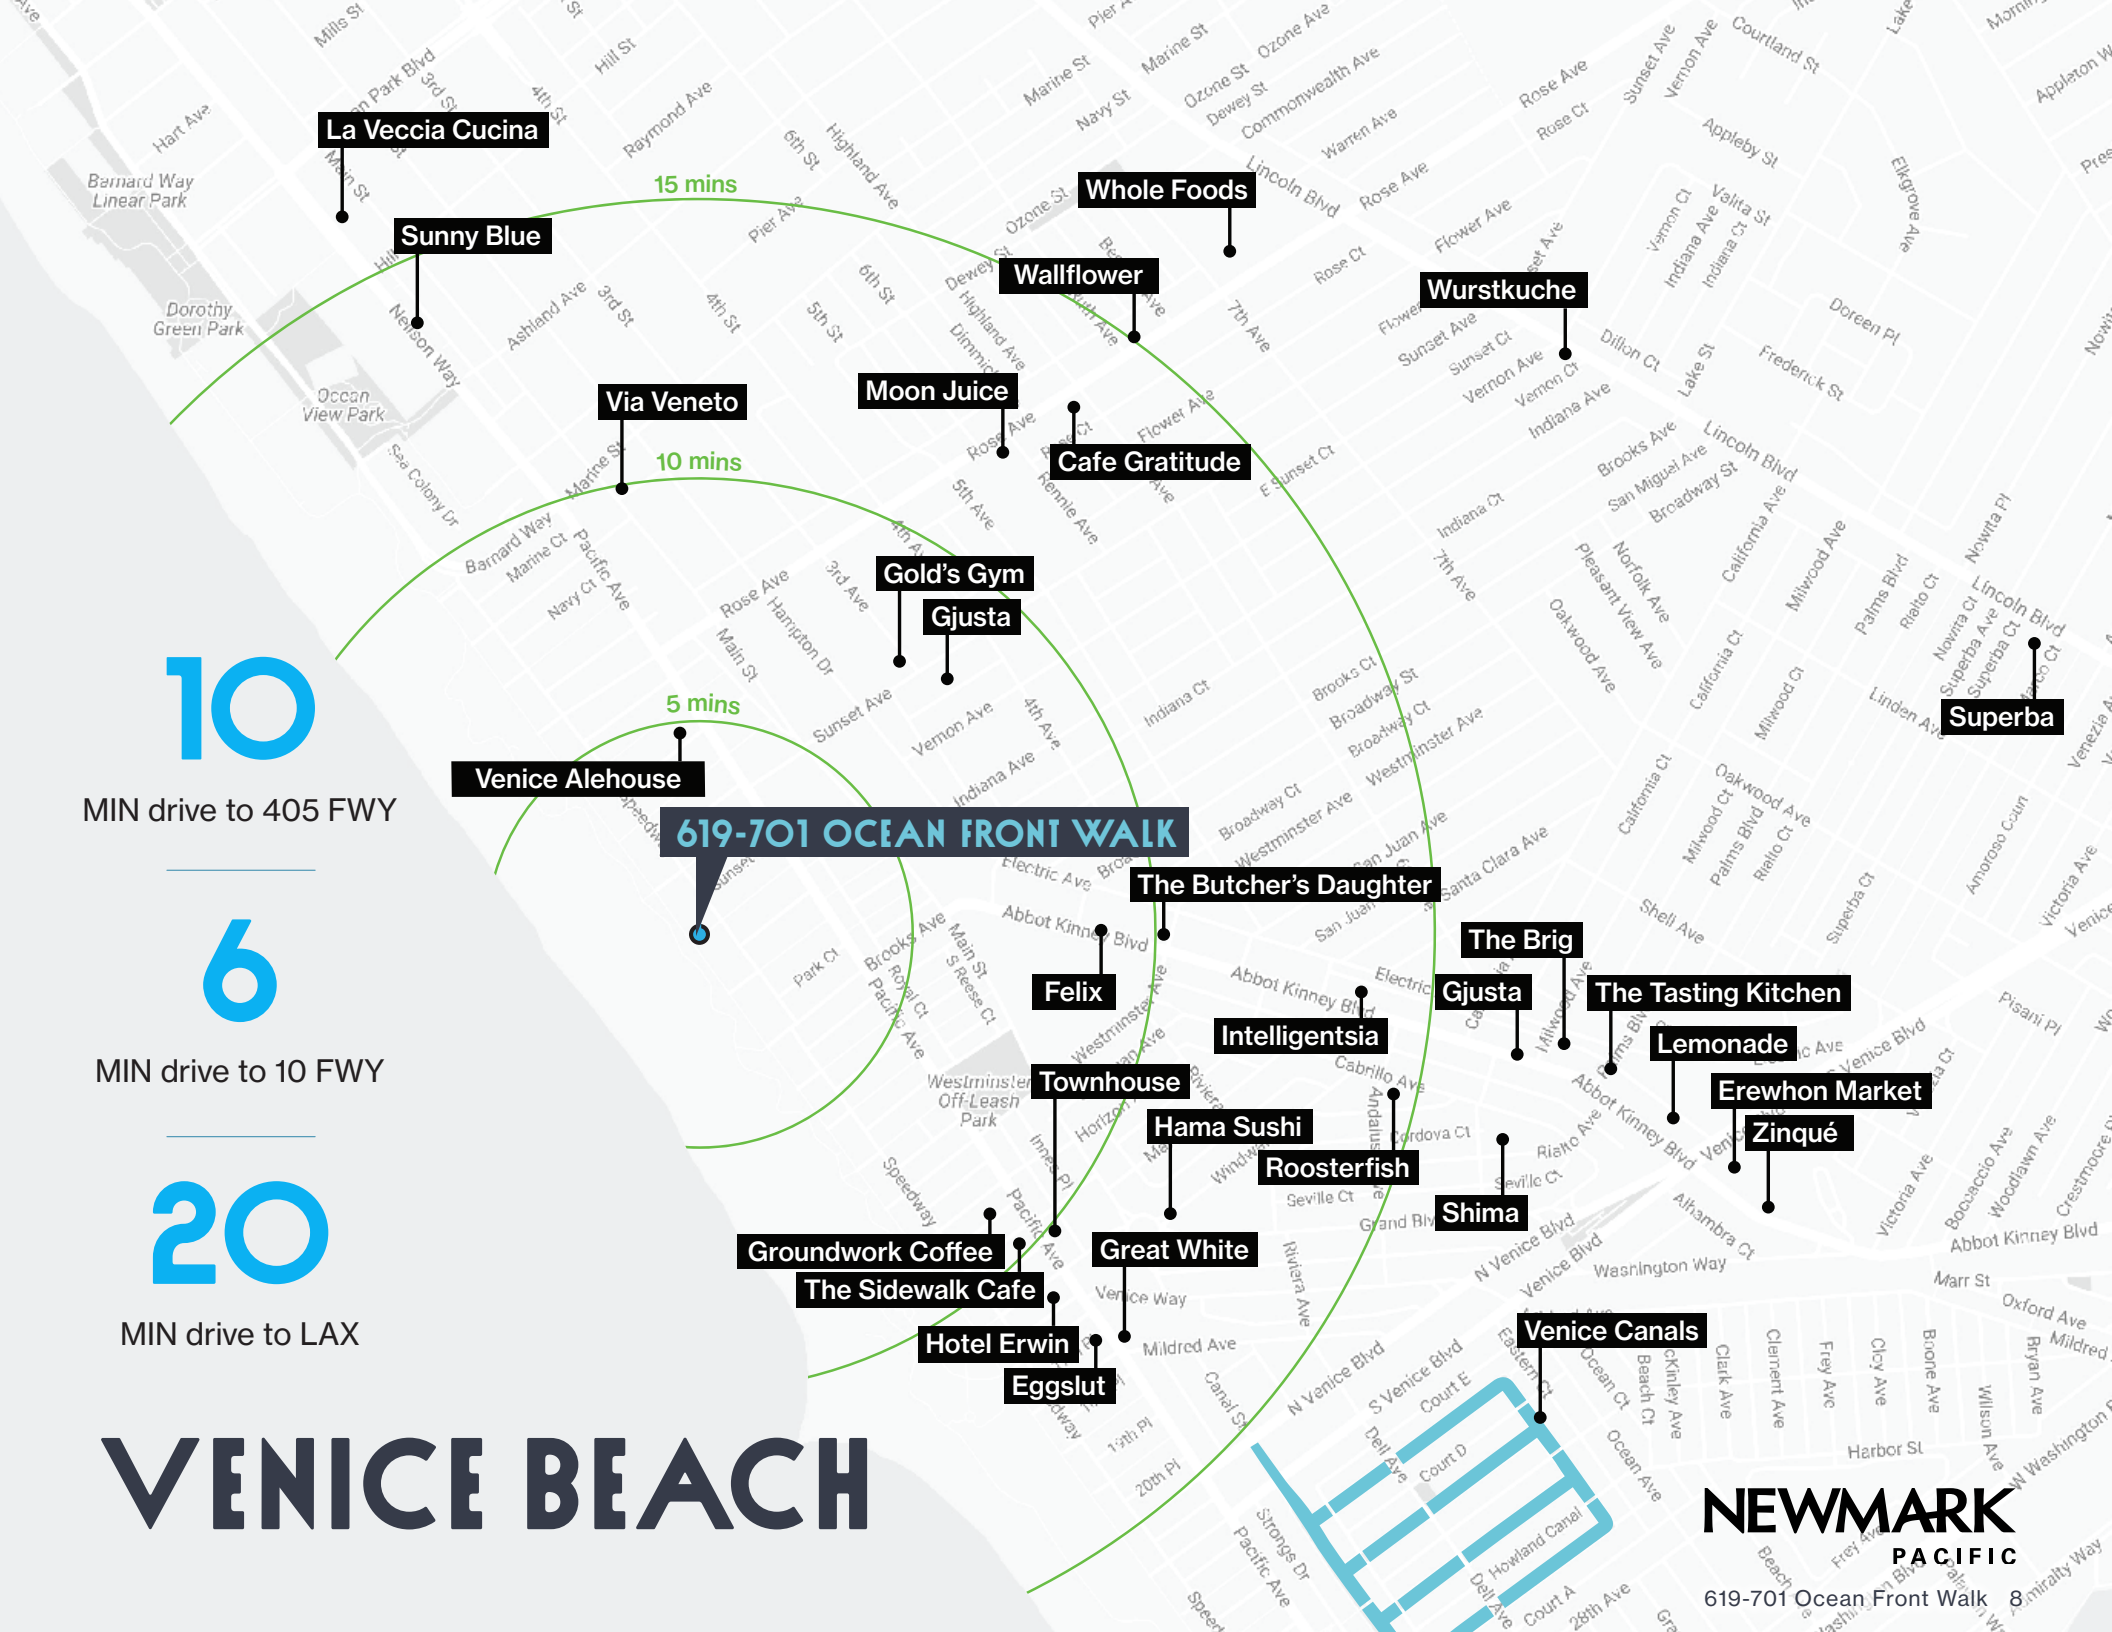

Wurstkuche

Gjusta

The Brig

The Tasting Kitchen

Lemonade

Erewhon Market

Zinqué

Venice Canals

Superba

**NEWMARK**  
PACIFIC

619-701 Ocean Front Walk 8

EREWHON

**ABBOT KINNEY BLVD**

adidas ORIGINALS Aēsop ALFRED JAMES PERSE LE LABO Levain rag & bone THE TASTING KITCHEN VUORI ZADIG & VOLTAIRE

Cha Cha CURRENT/ELLIOTT CUYANA GJELINA

little lunch

BARRIQUE

Liquista

619-701 OCEAN FRONT WALK

FIG TREE VENICE, CA

VENICE ALL HOUR

NEWMARK PACIFIC

**93** Walk Score  
Walker's Paradise\*

## BARS

Venice Alehouse  
Townhouse  
The Brig  
Roosterfish