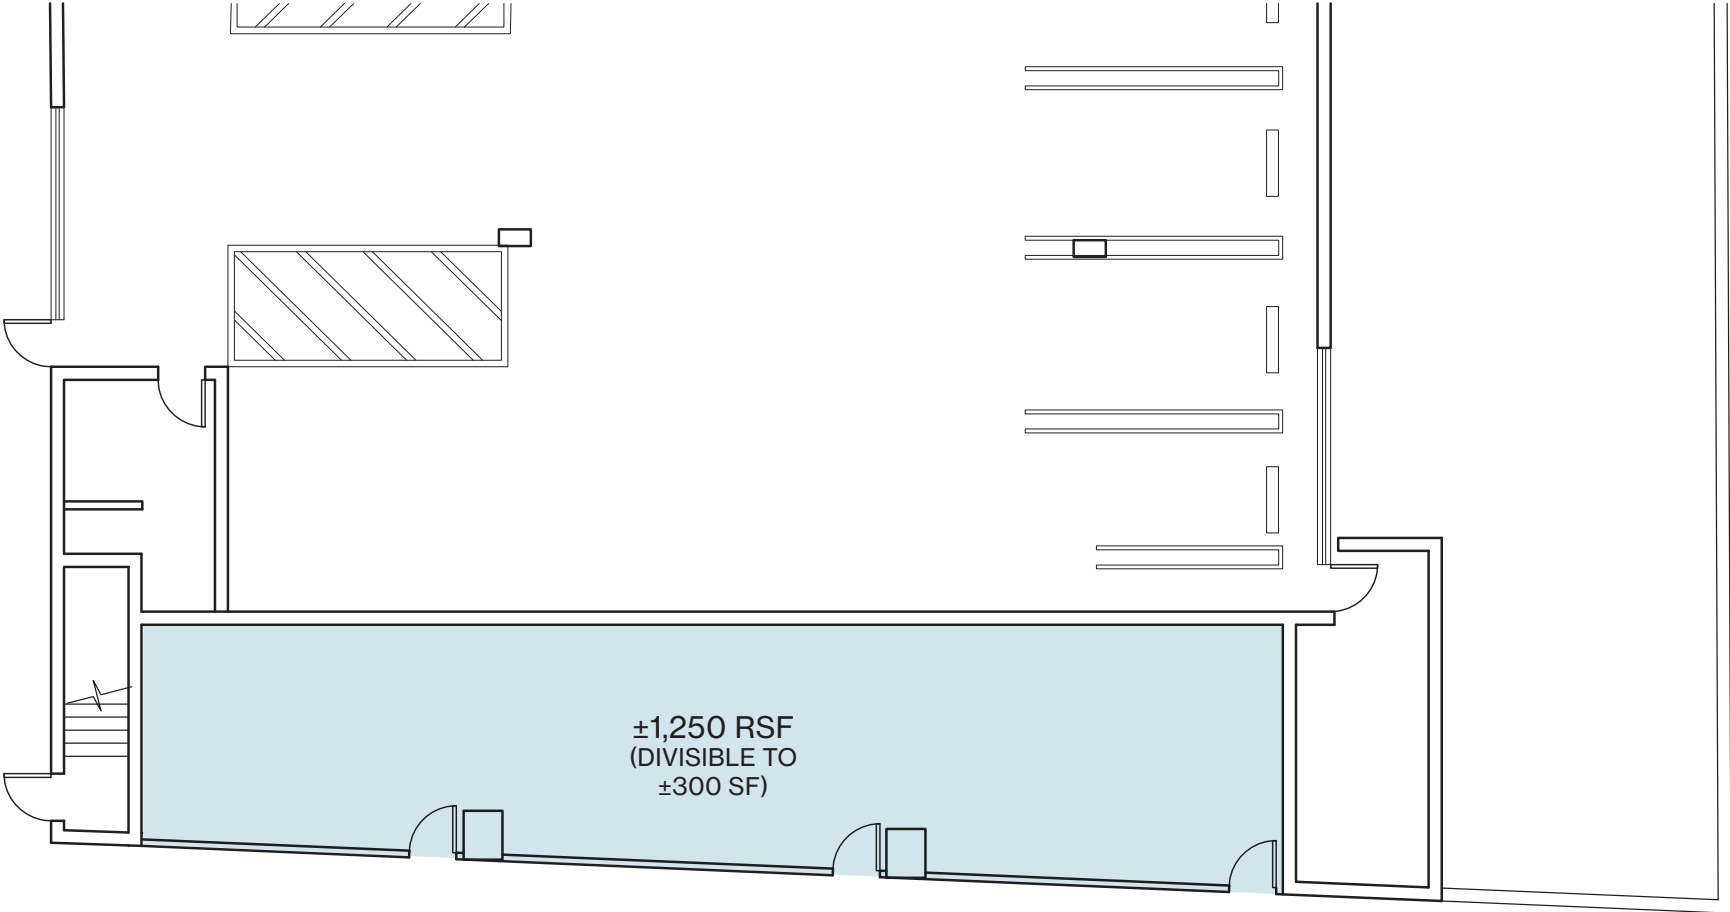

## 701 OCEAN FRONT WALK

±400 RSF - ±1,550 RSF    RETAIL / F&B TAKE-OUT

**NEWMARK**  
PACIFIC

619-701 Ocean Front Walk 2

# 619 FLOOR PLAN

OCEAN FRONT WALK