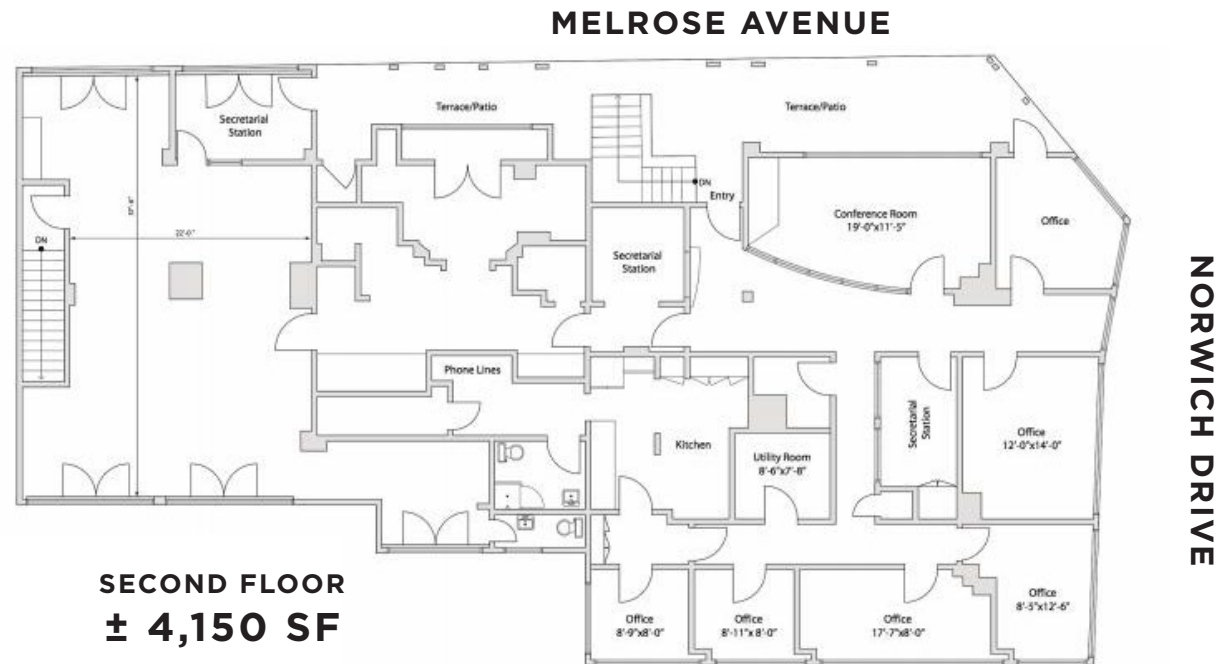

FRONTAGE

± 116' on Melrose Avenue
& ± 112' on Norwich Drive

PARKING

Gated rear parking lot accessible from Norwich Drive

FLOOR PLAN

Ground ± 4,400 SF
 Second ± 4,150 SF
Total ± 8,550 SF

*2nd Floor Terrace / Patio ± 450 SF