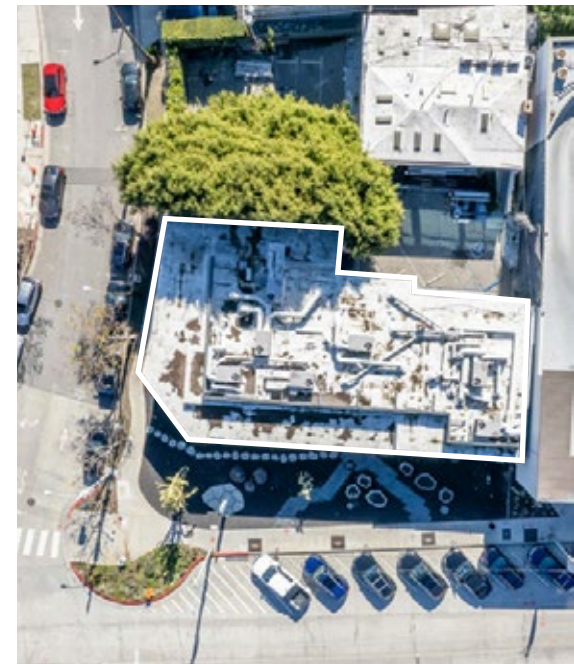

Available upon Request

PARKING

On-site parking available in rear and ample street parking available nearby

HIGHLIGHTS

LOCATION

Located on the corner of Melrose Avenue and Huntley Drive

NEIGHBORS

Surrounded by high-end retail and restaurants

FRONTAGE

± 116' on Melrose Avenue
& ± 112' on Norwich Drive

PARKING

Gated rear parking lot accessible from Norwich Drive

FLOOR PLAN

Ground ± 4,400 SF
 Second ± 4,150 SF
Total ± 8,550 SF

*2nd Floor Terrace / Patio ± 450 SF